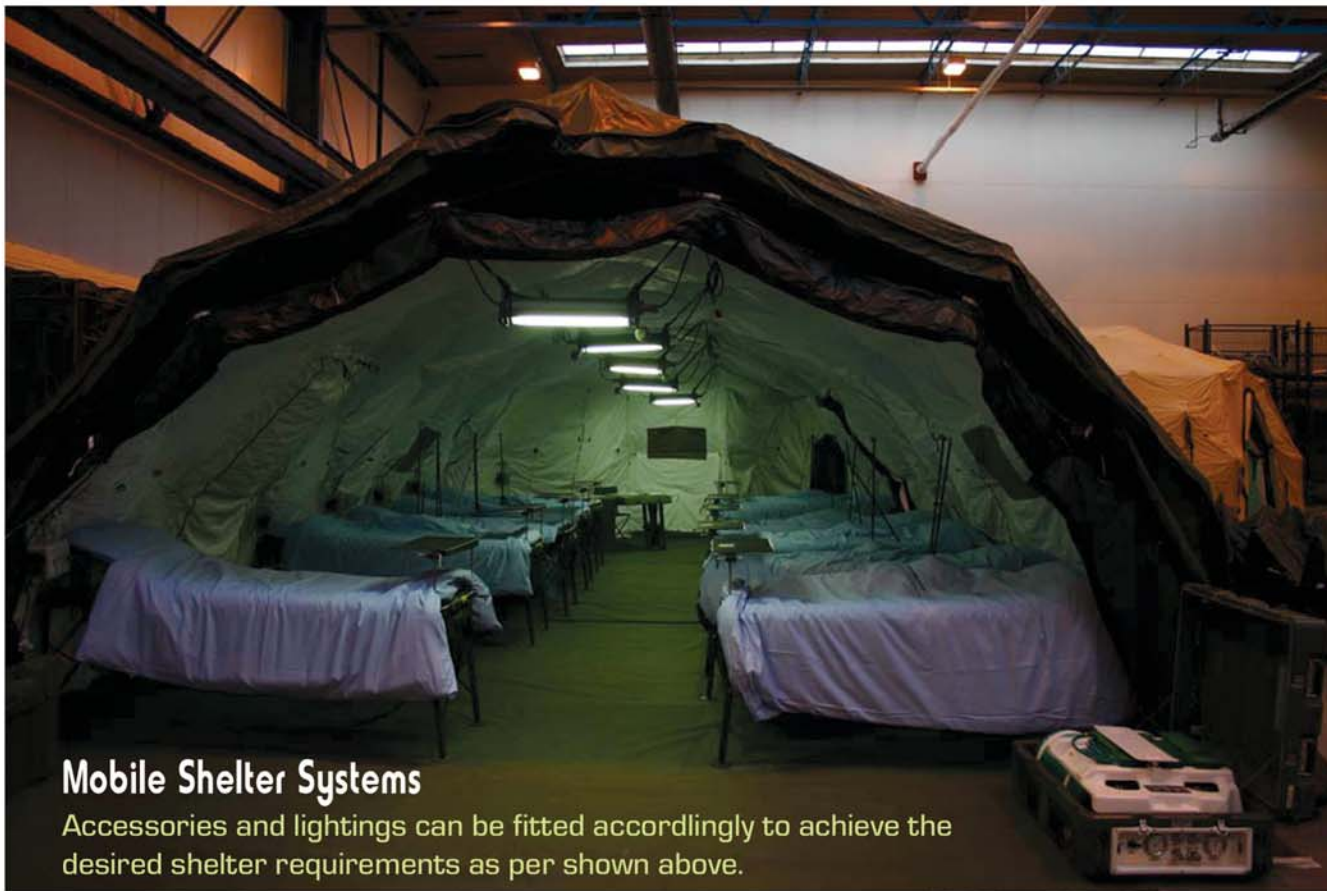

Golden Season Rapid Deployment Dept

Manufacturer of Mobile Shelter System

we make them Rapid & Rugged

Mobile Shelter Systems

Accessories and lightings can be fitted accordingly to achieve the desired shelter requirements as per shown above.

Advantages of the System

- 1) Rapid Deployment and take down time (<3mins)
- 2) Compact Storage Systems
- 3) Composite Strut Systems
- 4) Decontamination Properties
- 5) Tactical Mobility
- 6) Integrated Systems
- 7) Flexible Usage
- 8) Customisable sizes and dimensions
- 9) Easily repaired and maintained for long term usage